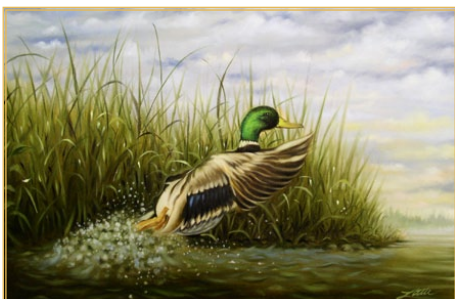

Woodcock Hunt

- PLEASE CHECK BOX
- PRINT
 - 11"X14" \$200
 - 16"X20" \$300
 - BUY THE ORIGINAL

Pheasant Chocolate Lab

- PLEASE CHECK BOX
- PRINT
 - 11"X14" \$200
 - 16"X20" \$300
 - BUY THE ORIGINAL

Through the brush

- PLEASE CHECK BOX
- PRINT
 - 11"X14" \$200
 - 16"X20" \$300
 - BUY THE ORIGINAL

Soggy Dog

- PLEASE CHECK BOX
- PRINT
 - 11"X14" \$200
 - 16"X20" \$300
 - BUY THE ORIGINAL

mallard Duck

- PLEASE CHECK BOX
- PRINT
 - 11"X14" \$200
 - 16"X20" \$300
 - BUY THE ORIGINAL